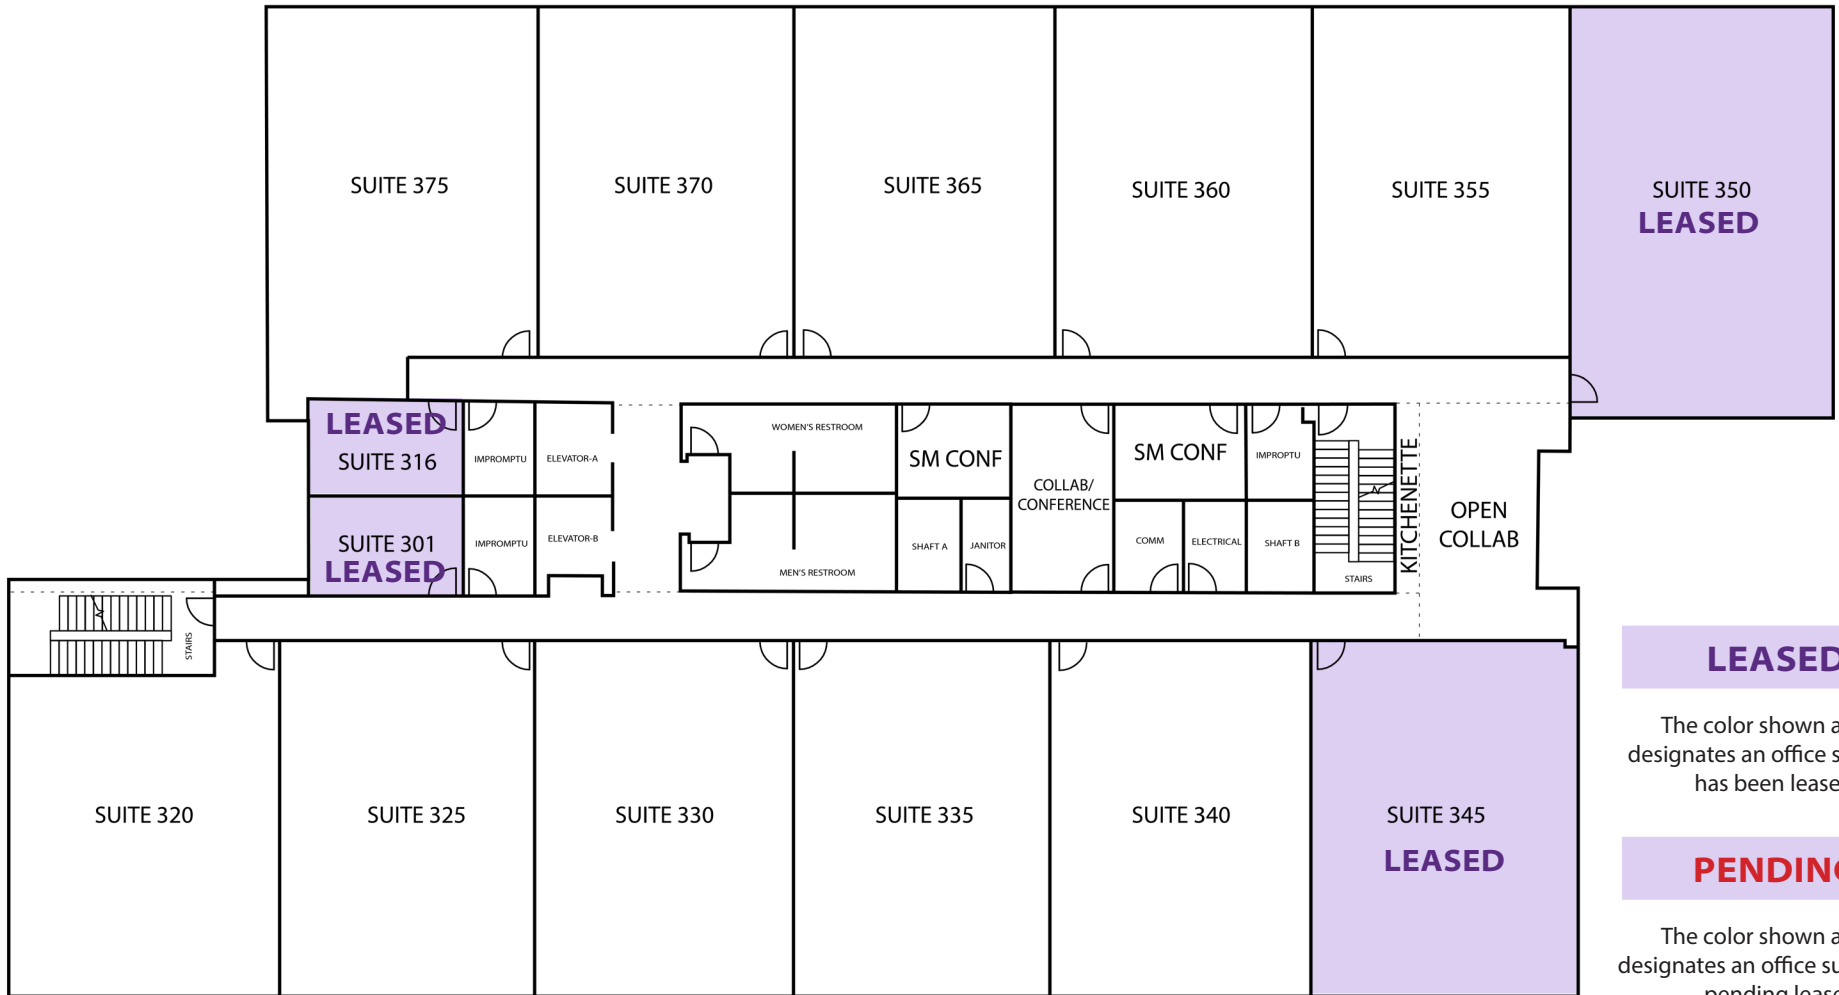

LEASED

The color shown above designates an office suite that has been leased.

PENDING

The color shown above designates an office suite that is pending lease.

LEASED

The color shown above designates an office suite that has been leased.

PENDING

The color shown above designates an office suite that is pending lease.

LEASED

The color shown above designates an office suite that has been leased.

PENDING

The color shown above designates an office suite that is pending lease.