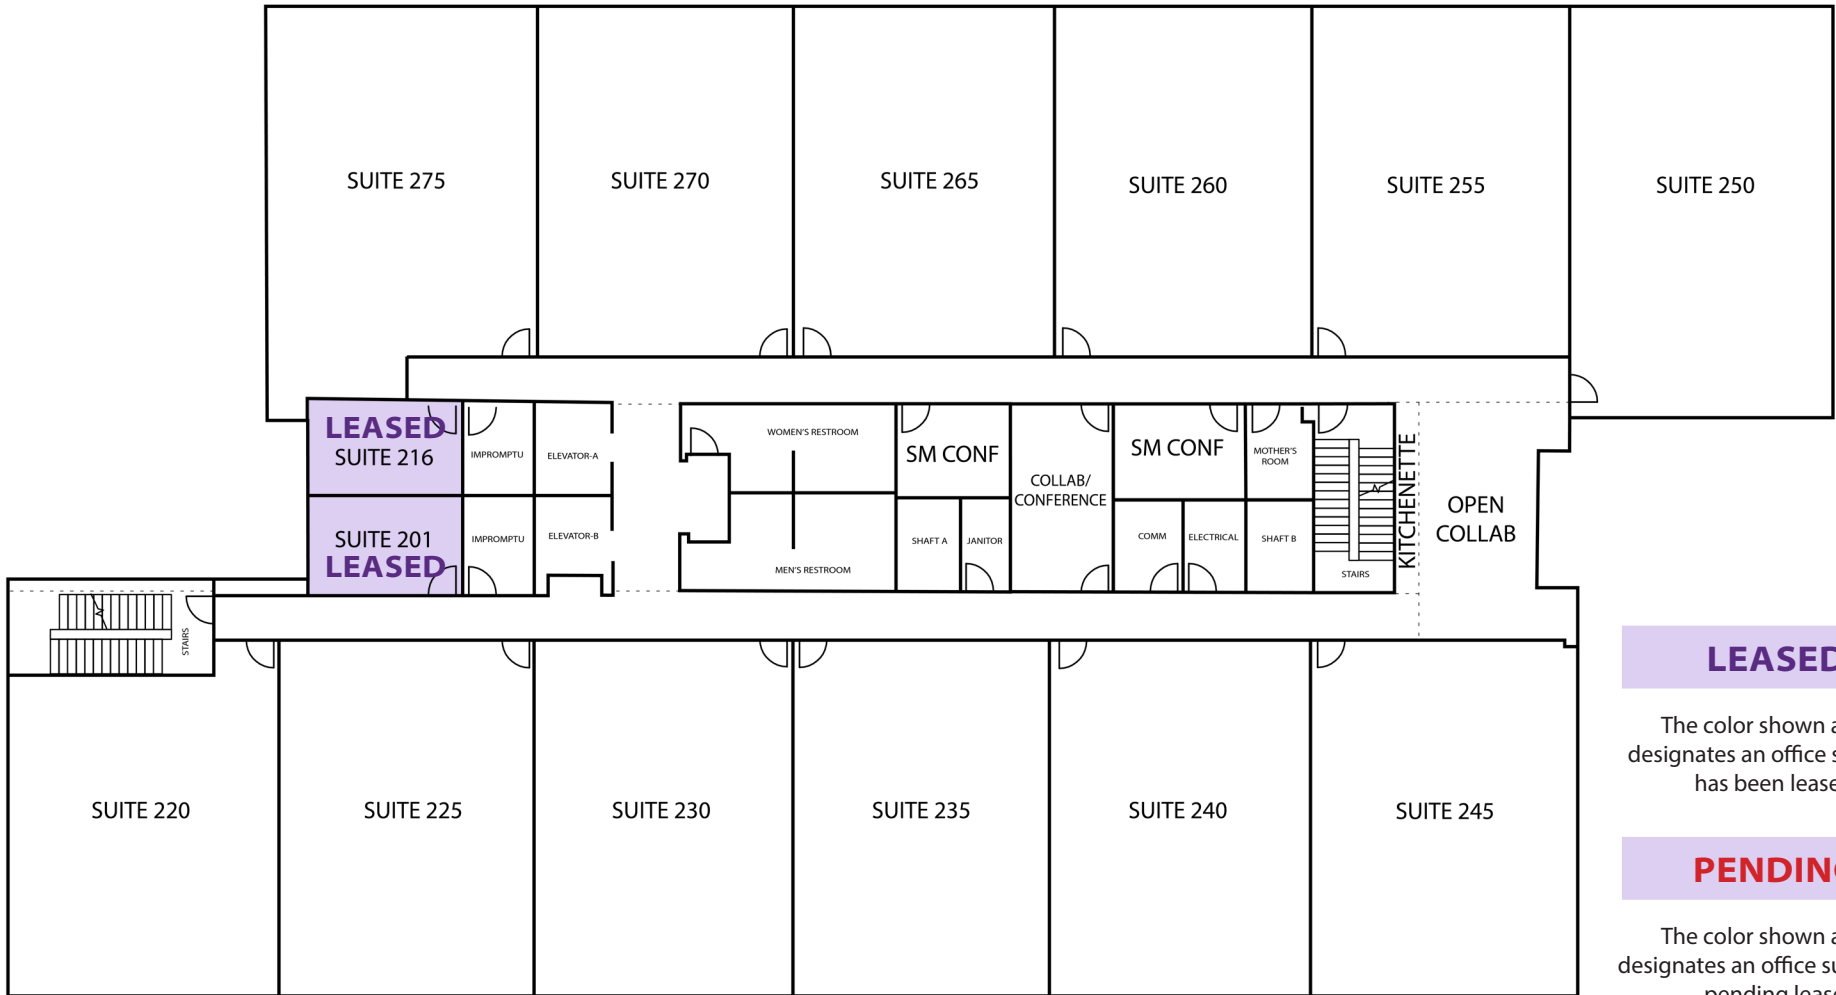

LEASED

The color shown above designates an office suite that has been leased.

PENDING

The color shown above designates an office suite that is pending lease.

LEASED

The color shown above designates an office suite that has been leased.

PENDING

The color shown above designates an office suite that is pending lease.

LEASED

The color shown above designates an office suite that has been leased.

PENDING

The color shown above designates an office suite that is pending lease.